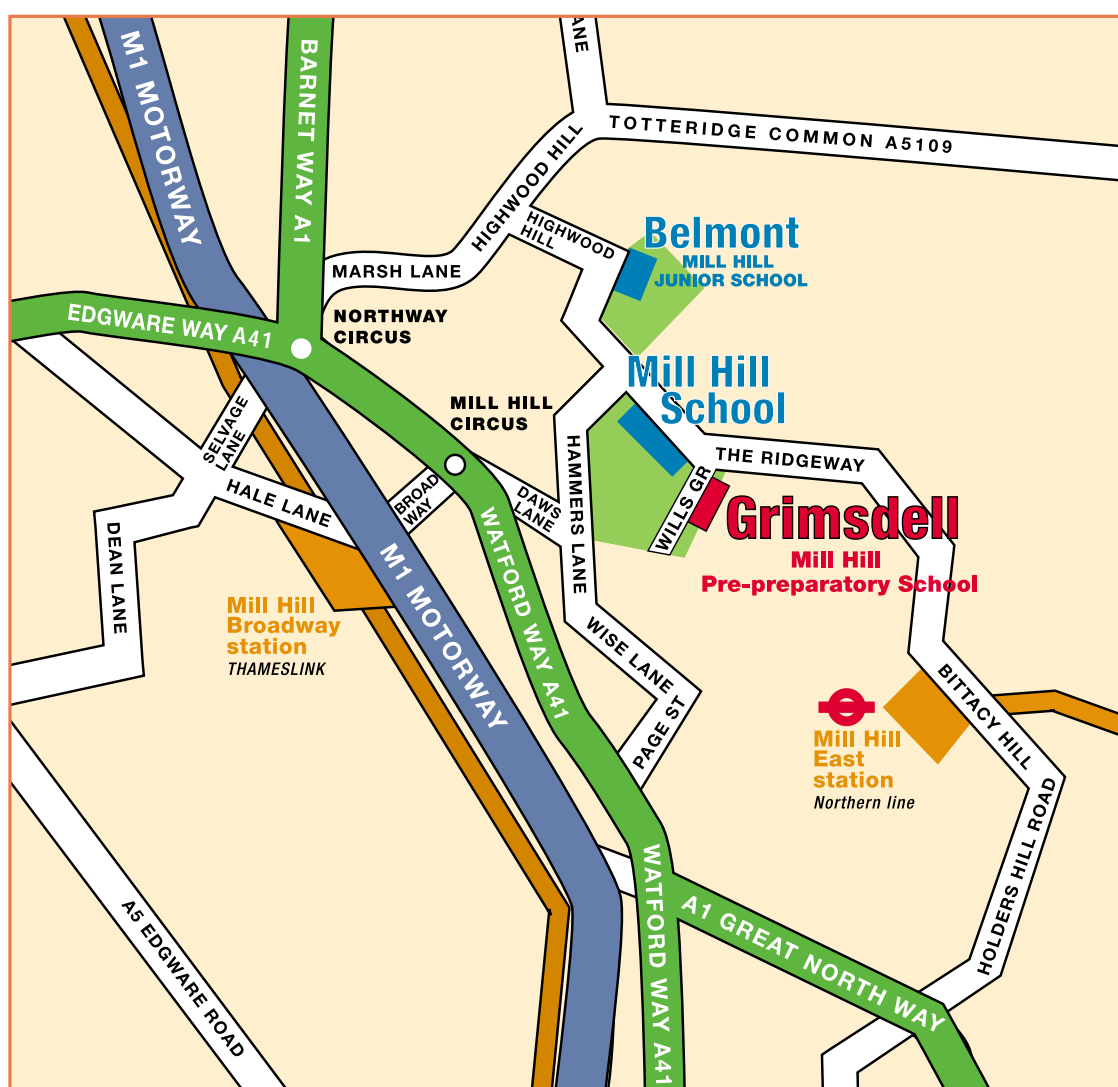

How to Get Here

By road

The school is 10 miles from Central London. If travelling via the M25, exit at Junction 23 and take the A41 south, following signs for Mill Hill. After the Mill Hill Circus roundabout bear left into Daws Lane. At the cross road turn left (Hammers Lane) and follow the road up the hill until you reach The Ridgeway. Turn right and the entrance to Grimsdell is about a quarter of a mile on the right via Wills Grove.

By rail, tube and bus

The nearest Underground station is Mill Hill East on the Northern Line. The school can also be reached by main line stations on the Bedford - Kings Cross line via Mill Hill Broadway. The 240 bus serves Mill Hill.